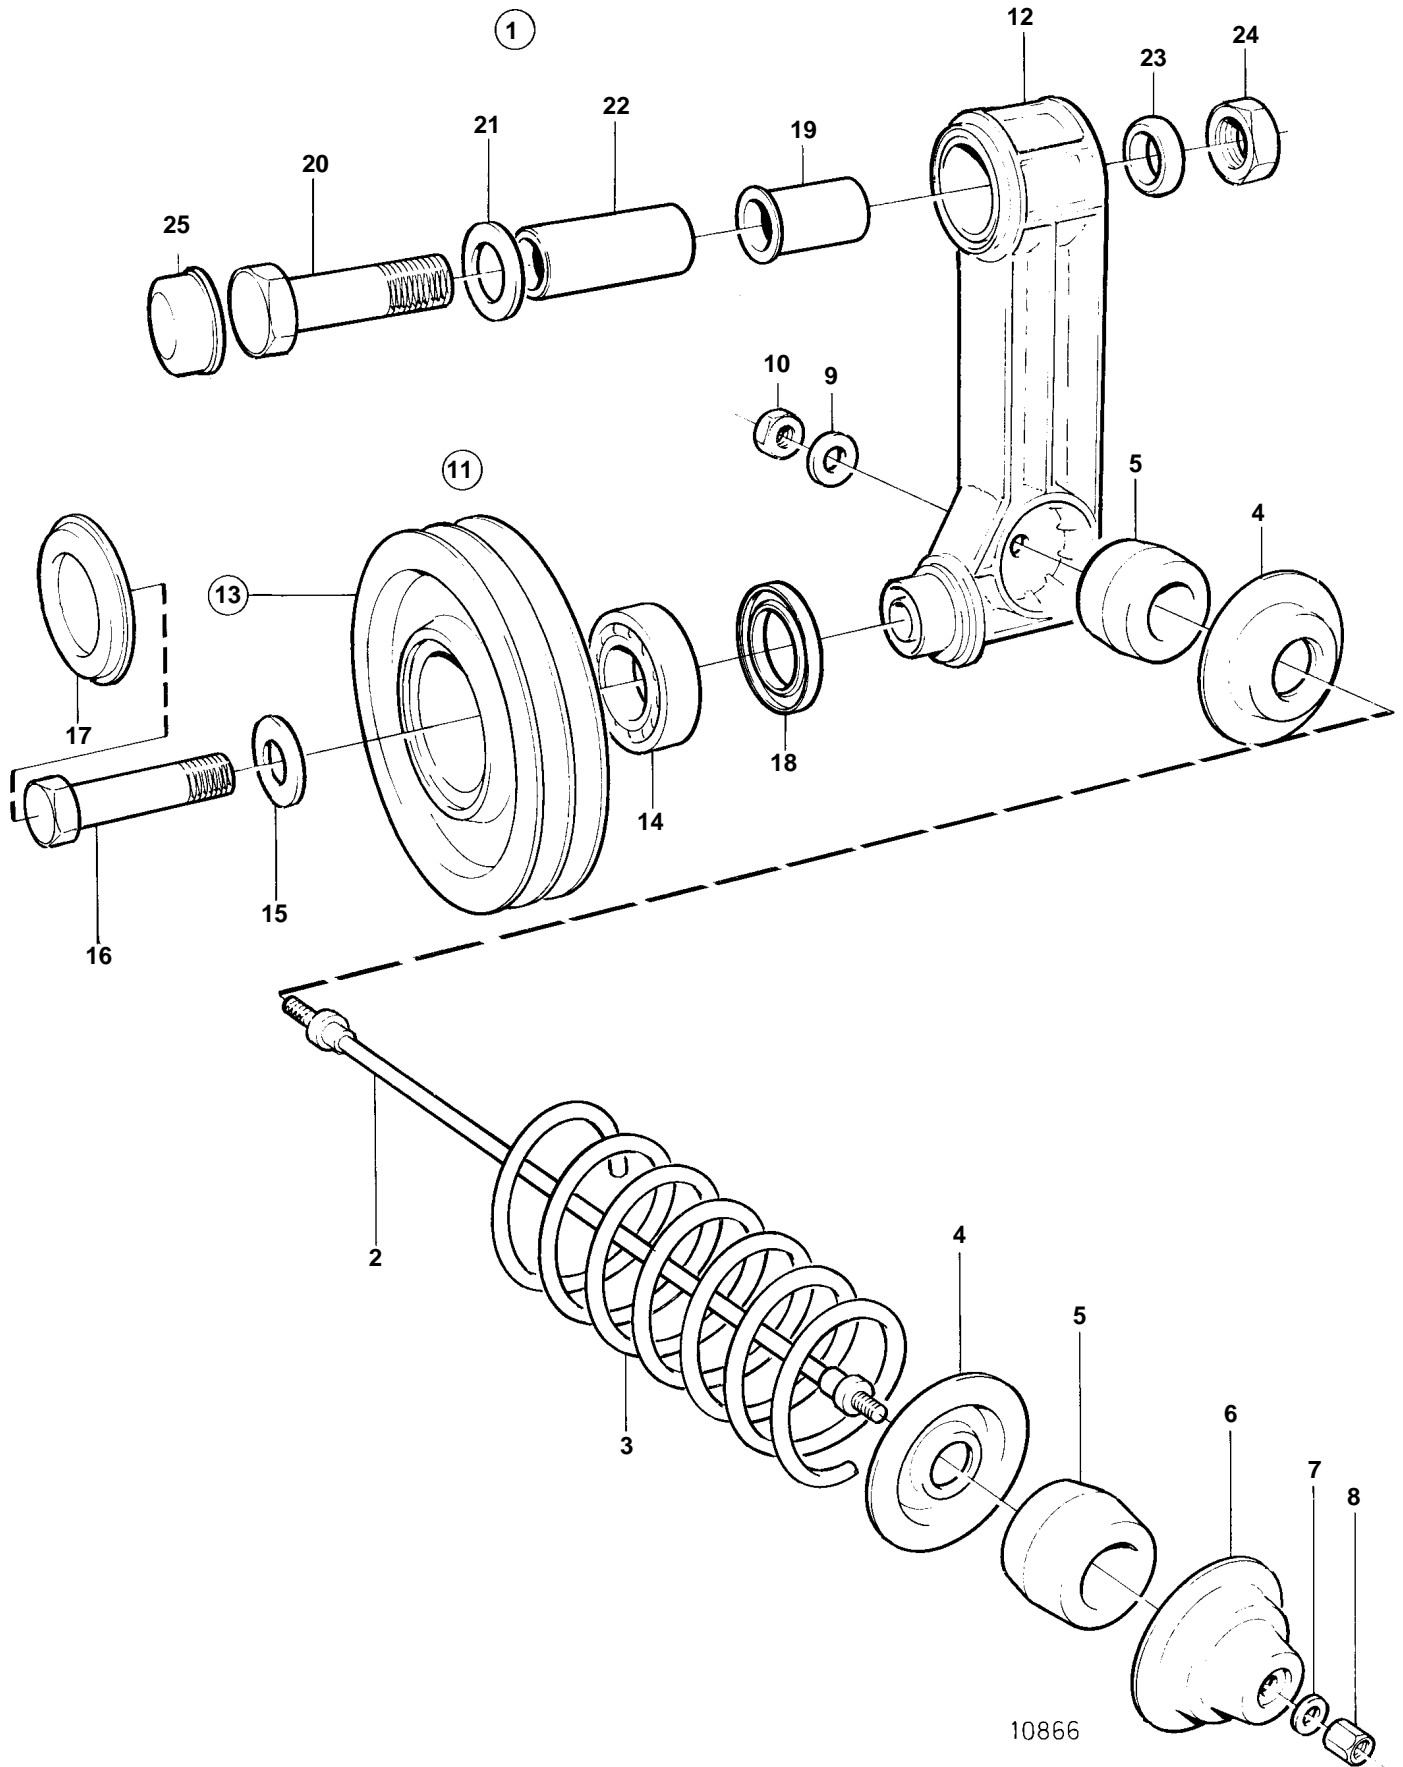

TD610M, TD630ME, TWD630ME, TD730ME, TWD730ME, TWD731ME

TD610M, TD630ME, TWD630ME, TD730ME, TWD730ME, TWD731ME

REF	PART NO.	QTY	DESCRIPTION	NOTES
1	421540	1	Belt tensioner	
2	477312	1	• Cable	
3	471318	1	• Spring	
4	471323	2	• Spring disc	
5	1134962	2	• Bushing	
6	471325	1	• Spring anchorage	
7	955892	1	• Washer	
8	421541	1	• Nut	
9	960140	1	• Washer	
10	955781	1	• Nut	
11		1	• Belt tensioner	
12	421540	1	• • Belt tensioner	
13	1661878	1	• • Pulley	
14	1544092	1	• • • Ball bearing	
15	948880	1	• • Washer	
16	946671	1	• • Flange screw	Self threading.
17	471430	1	• • Cover	
18	477016	1	• • Sealing ring	
19	477160	1	• • Slide bearing	
20	970983	1	Screw	
21	960145	1	Washer	
22	471317	1	Shaft	
23	471321	1	Sealing ring	
24	971072	1	Nut	
25	471889	1	Protecting casing	